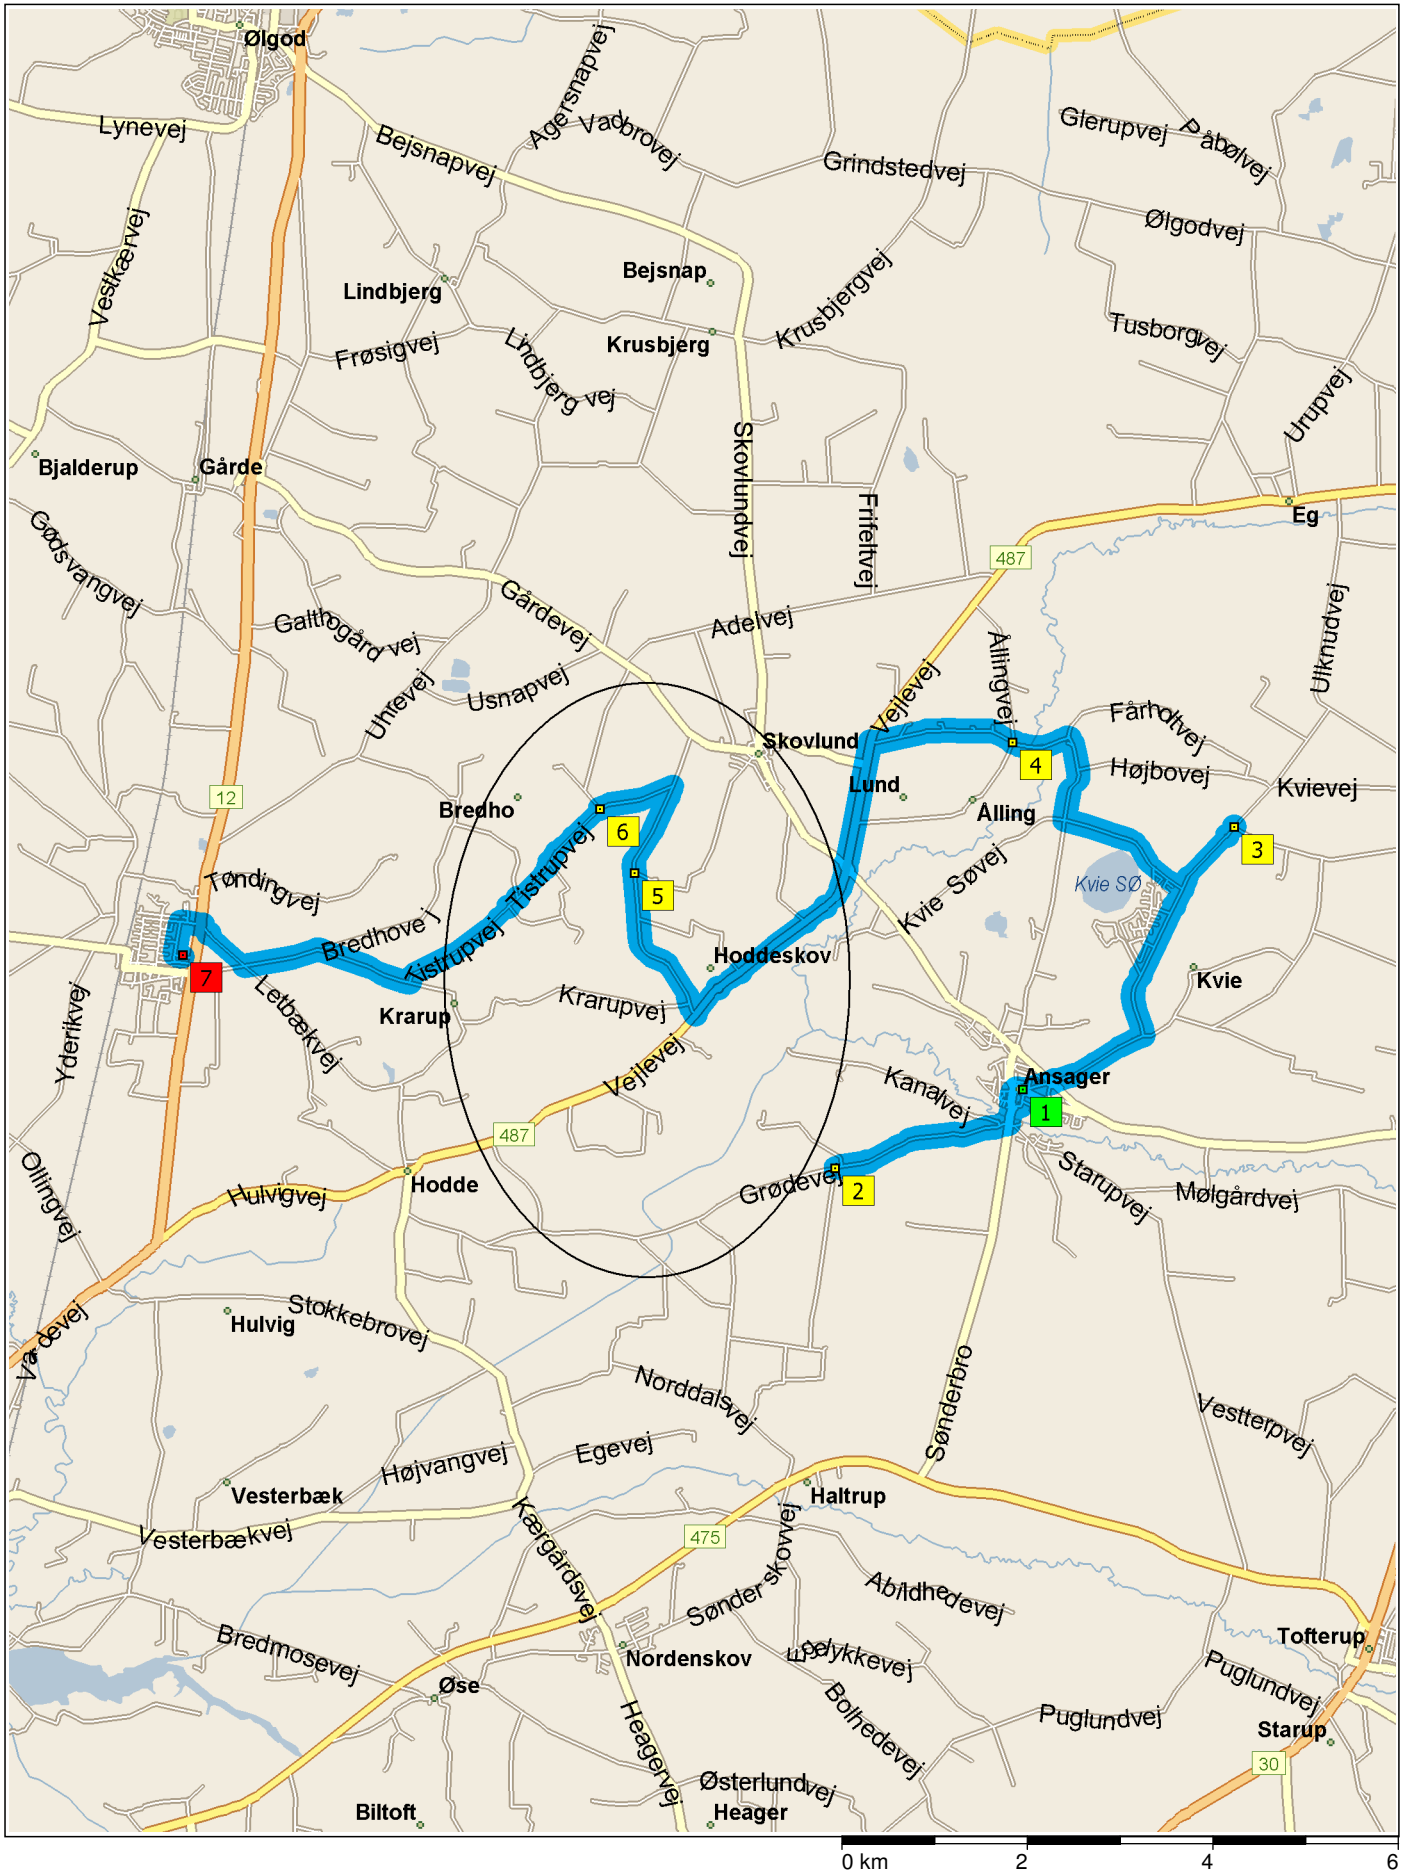

Tur kl. 14.25-N Bus 11-19 Ansager til Tistrup

28,1 kilometres; 32 minutes