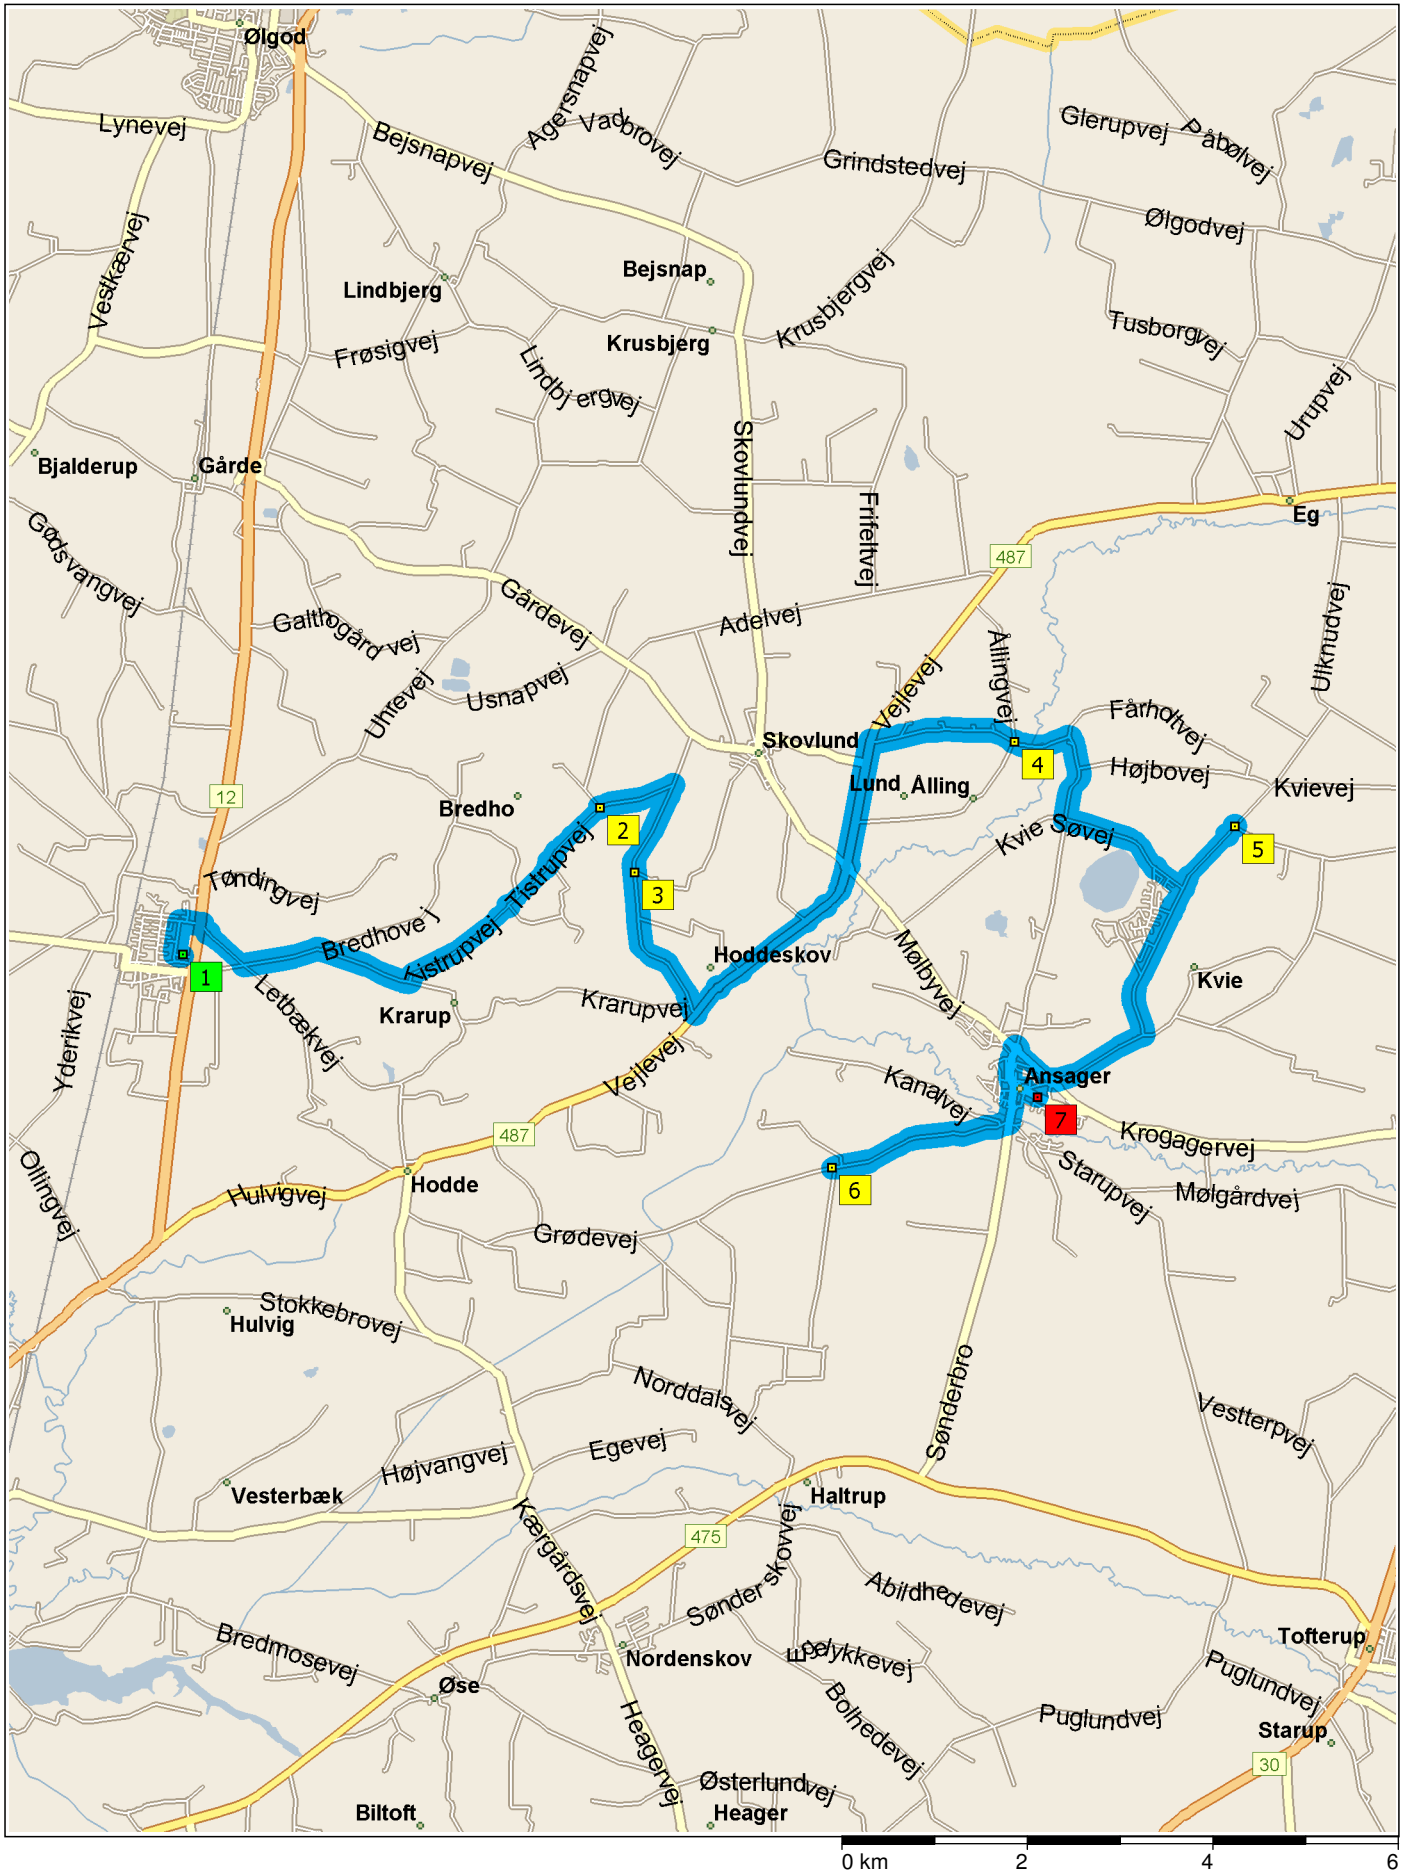

Tur kl. 7.37-N Bus 11-19 Tistrup til Ansager

28,8 kilometres; 37 minutes

07:37	0,0 km	1 Depart Tistrup Skole, Lærkevej 12, 6862 Tistrup [Lærkevej 12, 6862, Varde, Danmark, Tel: +45 75299622] on Lærkevej (West) for 0,5 km
07:37	0,5 km	Turn RIGHT (East) onto Dalstrøget for 0,2 km
07:38	0,7 km	Road name changes to Letbækvej for 0,7 km
07:40	1,4 km	Bear LEFT (East) onto Krarupvej for 1,9 km
07:42	3,2 km	Turn LEFT (North) onto Tistrupvej for 2,8 km
07:45	6,0 km	2 At Tistrupvej, Lærkeholtvej 4, 6823 Ansager, stay on Tistrupvej (East) for 0,9 km
07:46	7,0 km	Road name changes to Hoddeskovvej for 0,9 km
07:47	7,9 km	3 At Hoddeskovvej 2, 6823 Ansager, stay on Hoddeskovvej (South) for 1,8 km
07:49	9,7 km	Turn LEFT (North-East) onto 487 [Vejlevej] for 3,7 km
07:52	13,4 km	Turn RIGHT (East) onto Tiphedevej for 1,6 km
07:54	15,0 km	4 At Tiphedevej, Ållingvej, 6823 Ansager, stay on Tiphedevej (East) for 1,6 km
07:56	16,6 km	Turn LEFT (East) onto Kvie Søvej for 1,5 km
07:58	18,1 km	Turn LEFT (North) onto Kvievej for 0,9 km
07:59	19,0 km	5 At Kvievej, Kærbækvej, 6823 Ansager, return West on Kvievej for 3,7 km
08:03	22,7 km	At roundabout, take the FIRST exit onto Krogagervej for 0,5 km
08:03	23,3 km	At roundabout, take the THIRD exit onto Nørregade for 0,5 km
08:05	23,7 km	Keep STRAIGHT onto Torvet for 50 m
08:06	23,8 km	Road name changes to Søndergade for 0,4 km
08:07	24,1 km	Turn RIGHT (West) onto Grødevej for 2,0 km
08:09	26,1 km	6 At Grødevej, Grønmosvej, 6823 Ansager, stay on Grødevej (East) for 2,0 km
08:11	28,1 km	Turn LEFT (North) onto Søndergade for 0,4 km
08:12	28,5 km	Turn RIGHT (East) onto Local road(s) for 60 m
08:13	28,6 km	Turn RIGHT (East) onto Østergade for 0,3 km
08:14	28,8 km	7 Arrive Ansager Skole, Østergade 23, 6823 Ansager ank. 8.15

Route summary

Total journey cost	kr. 2,17
Driving distance	28,8 kilometres
Trip duration	37 minutes
Driving time	37 minutes
Crow's flight distance between all stops	20,5 kilometres

Route segment details